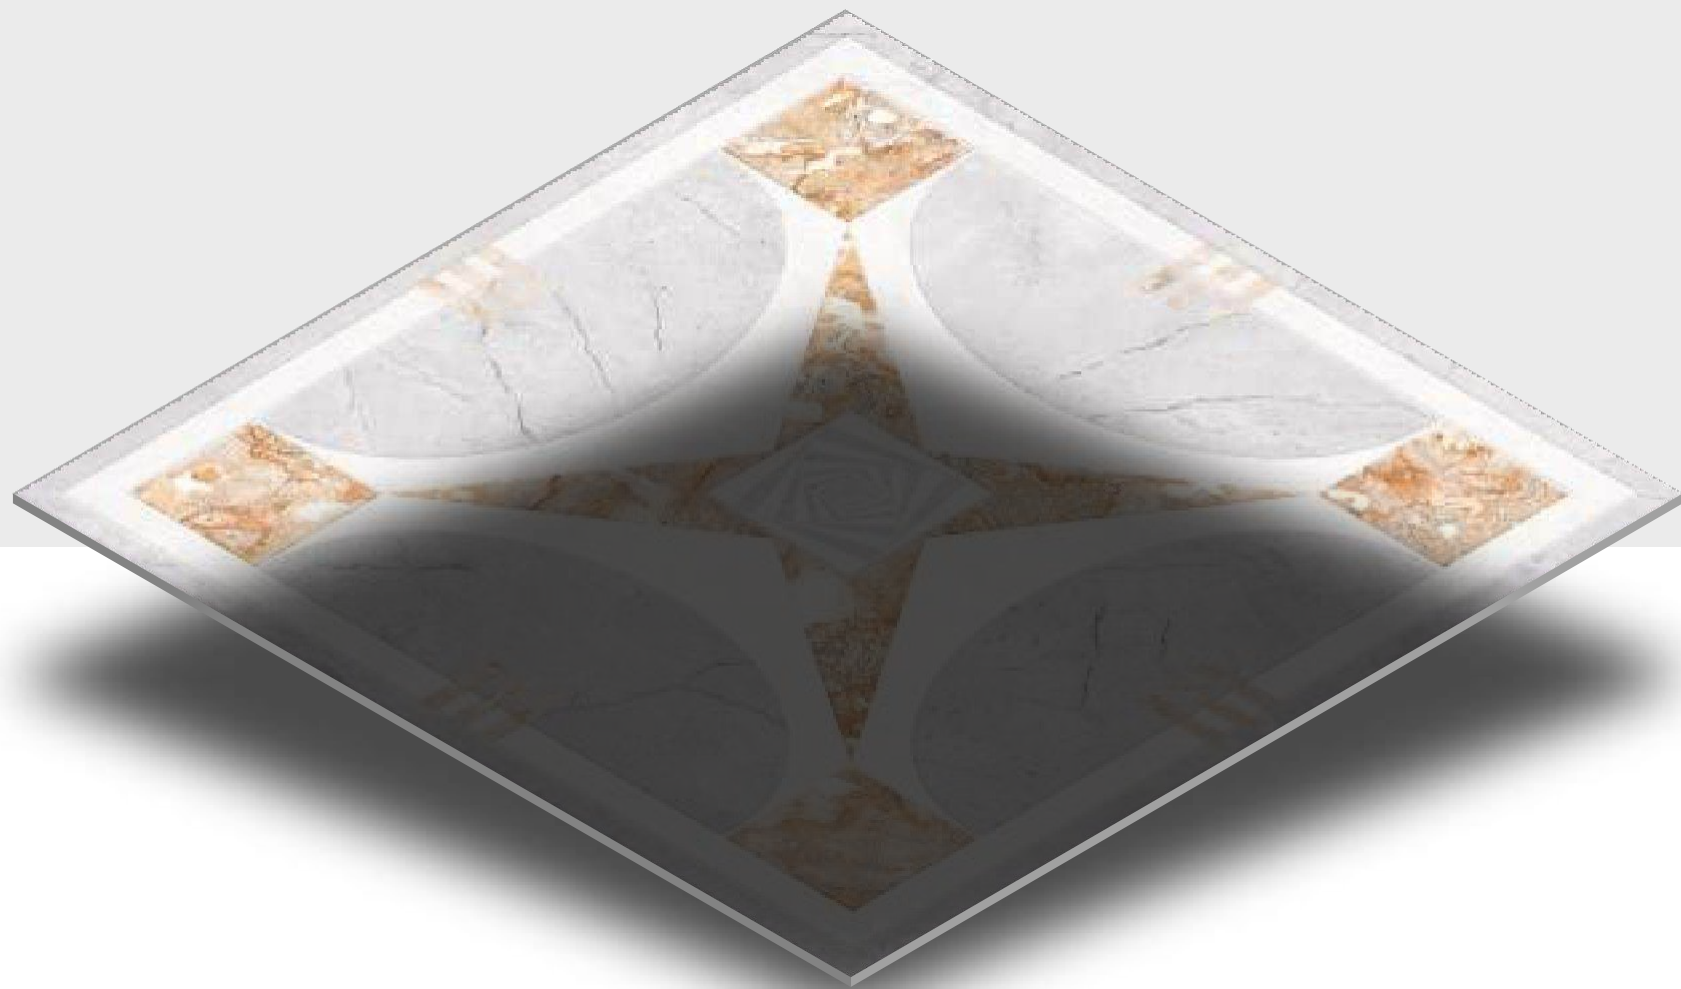

## GALICHO - 5

İinish / filossy Polished

Design / fialicha

600X  
600MM

**BLUE HORSE  
DESIGN & DECOR**

Design Preview /  
▶ **fialicho-5**

**Technical  
Characteristics**

Model  
**GALICHO - 6**  
Finish / glossy Polished  
Design / fialicha