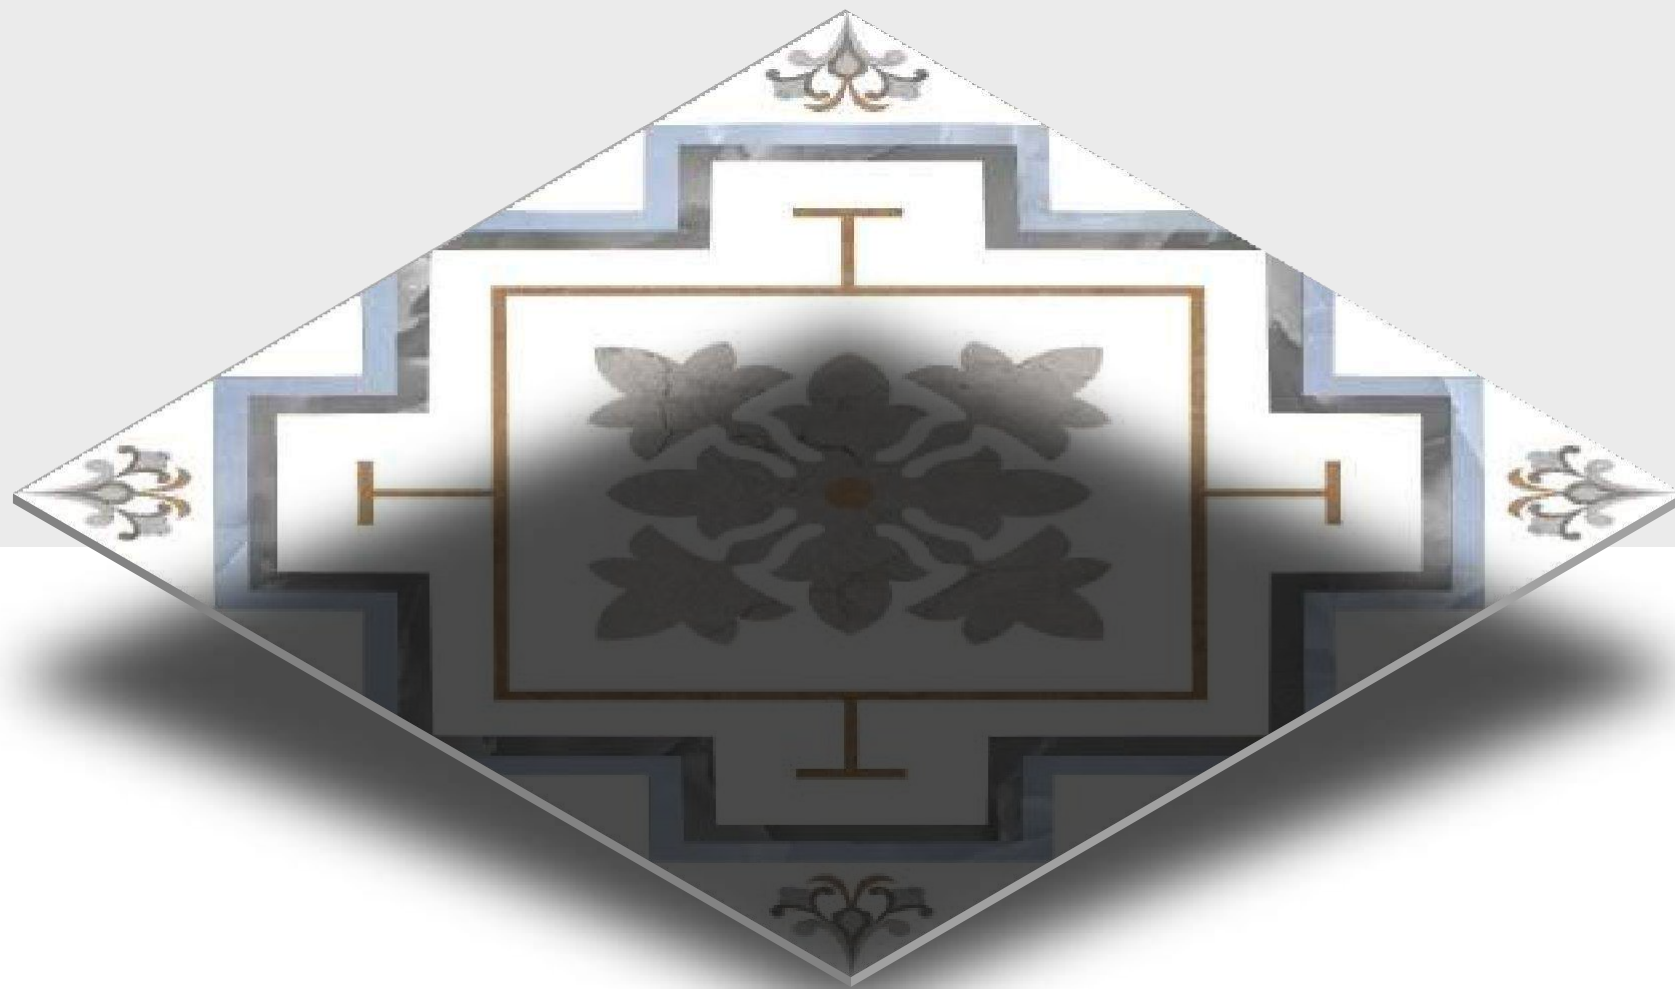

RANGOLIA

INTRICATE WEAVE DELIGHT

BLUE HORSE
DESIGN & DECOR

Model

GALICHO - 1

Finish / glossy Polished

Design / fialicha

600X
600MM