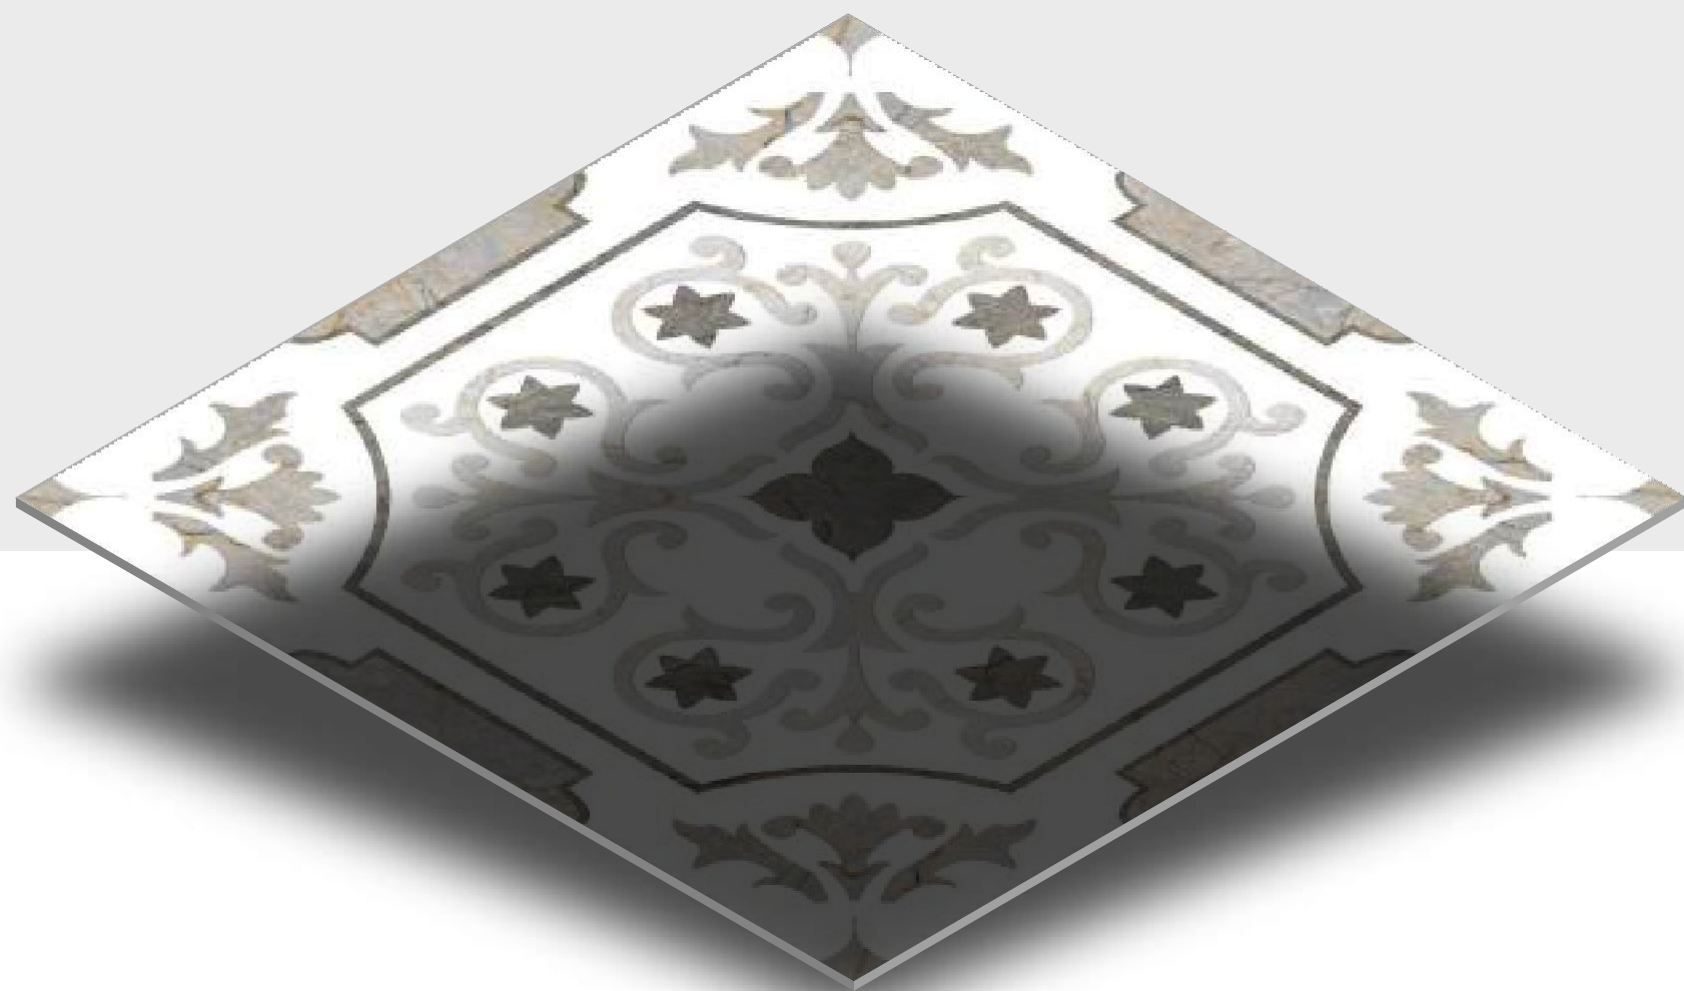

RANGOLIA

INTRICATE WEAVE DELIGHT

BLUE HORSE
DESIGN & DECOR

Model

GALICHO - 3

Finish / glossy Polished

Design / fialicha

600X
600MM