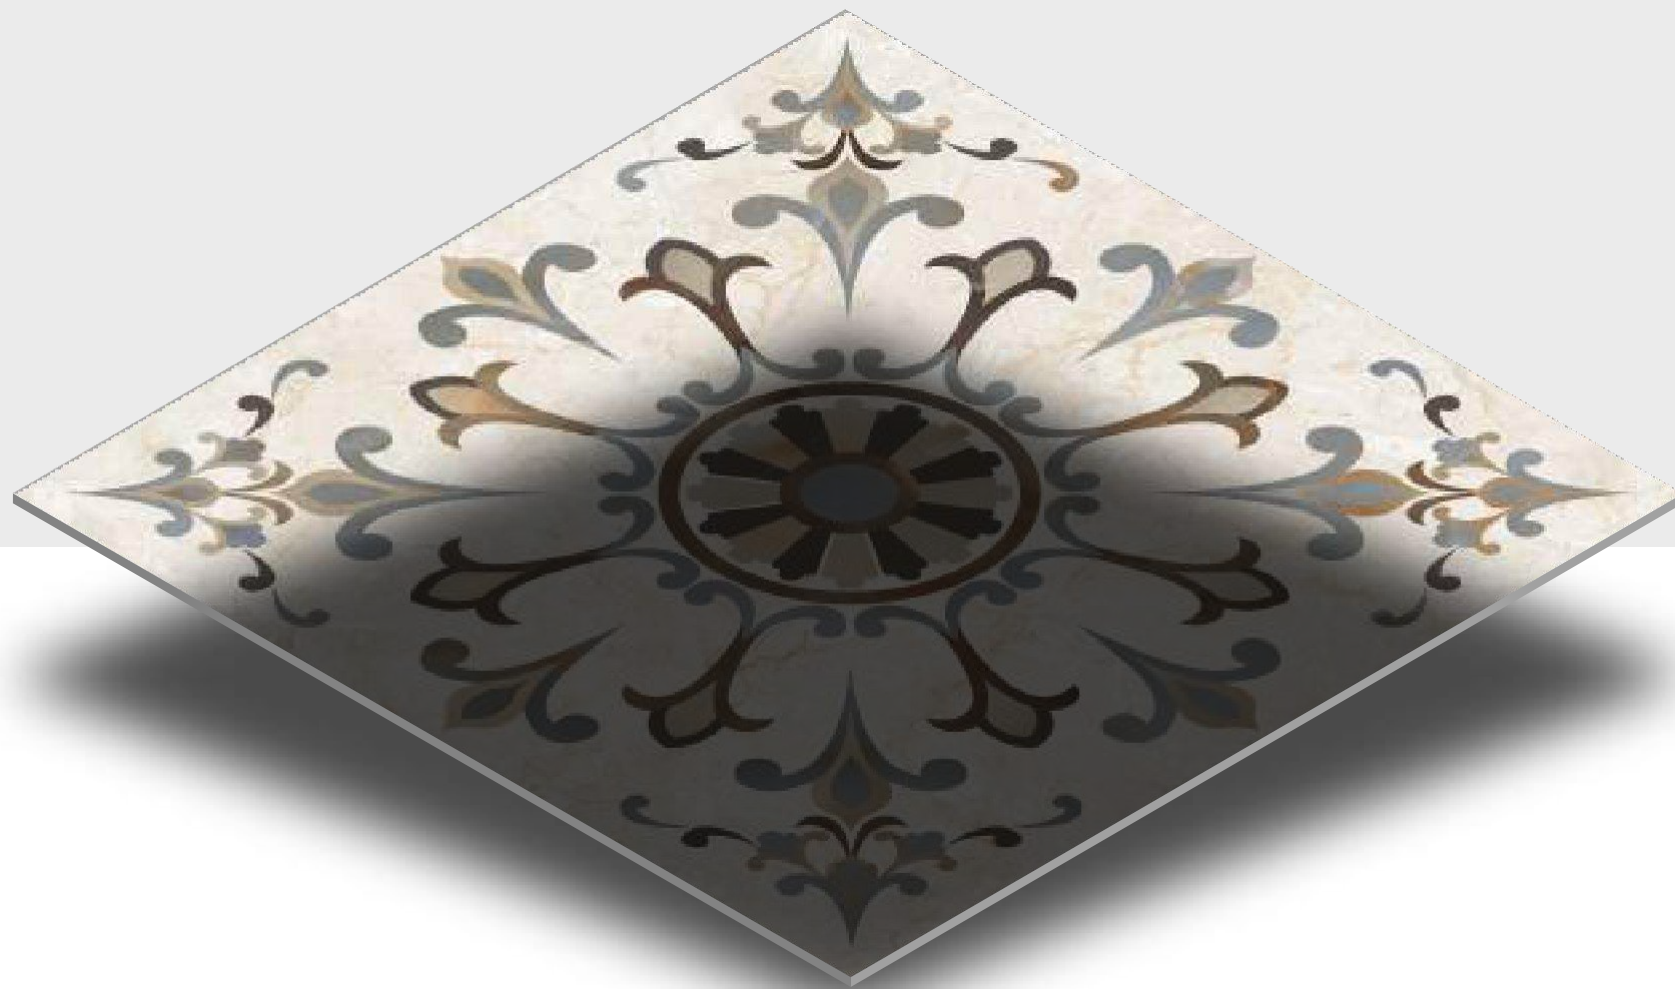

RANGOLIA

INTRICATE WEAVE DELIGHT

BLUE HORSE
DESIGN & DECOR

Model

GALICHO - 4

Finish / glossy Polished

Design / fialicha

600X
600MM