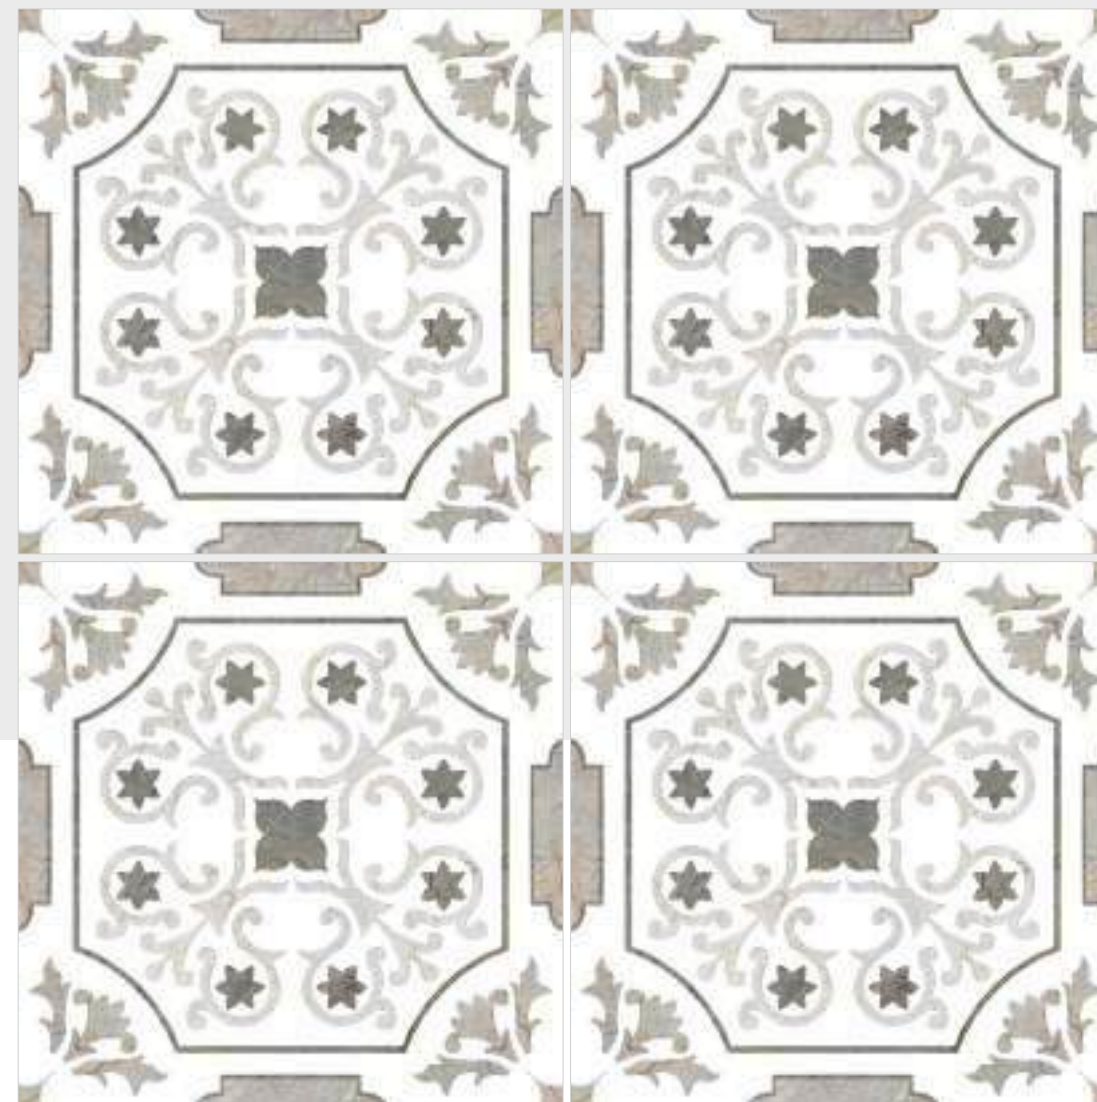

RANGOLIA

INTRICATE WEAVE DELIGHT

BLUE HORSE
DESIGN & DECOR

Model

GALICHO - 3

Finish / glossy Polished

Design / fialicha

600X
600MM