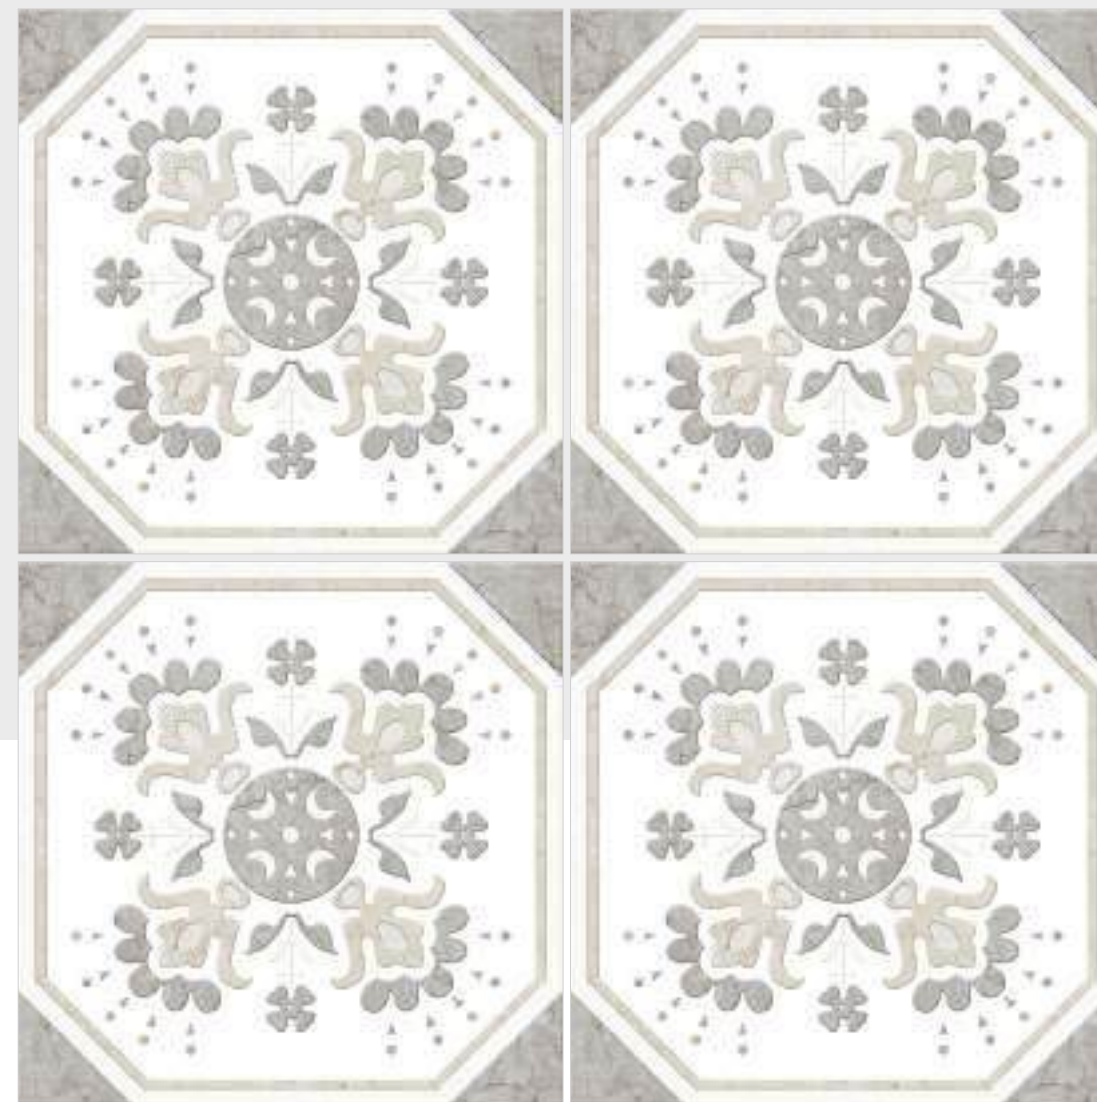

## GALICHO - 1

Finish / glossy Polished

Design / fialicha

600X  
600MM

BLUE HORSE  
DESIGN & DECOR

Design Preview /  
▶ fialicho-1

Technical  
Characteristics

Model  
**GALICHO - 2**  
Finish / glossy Polished  
Design / fialicha