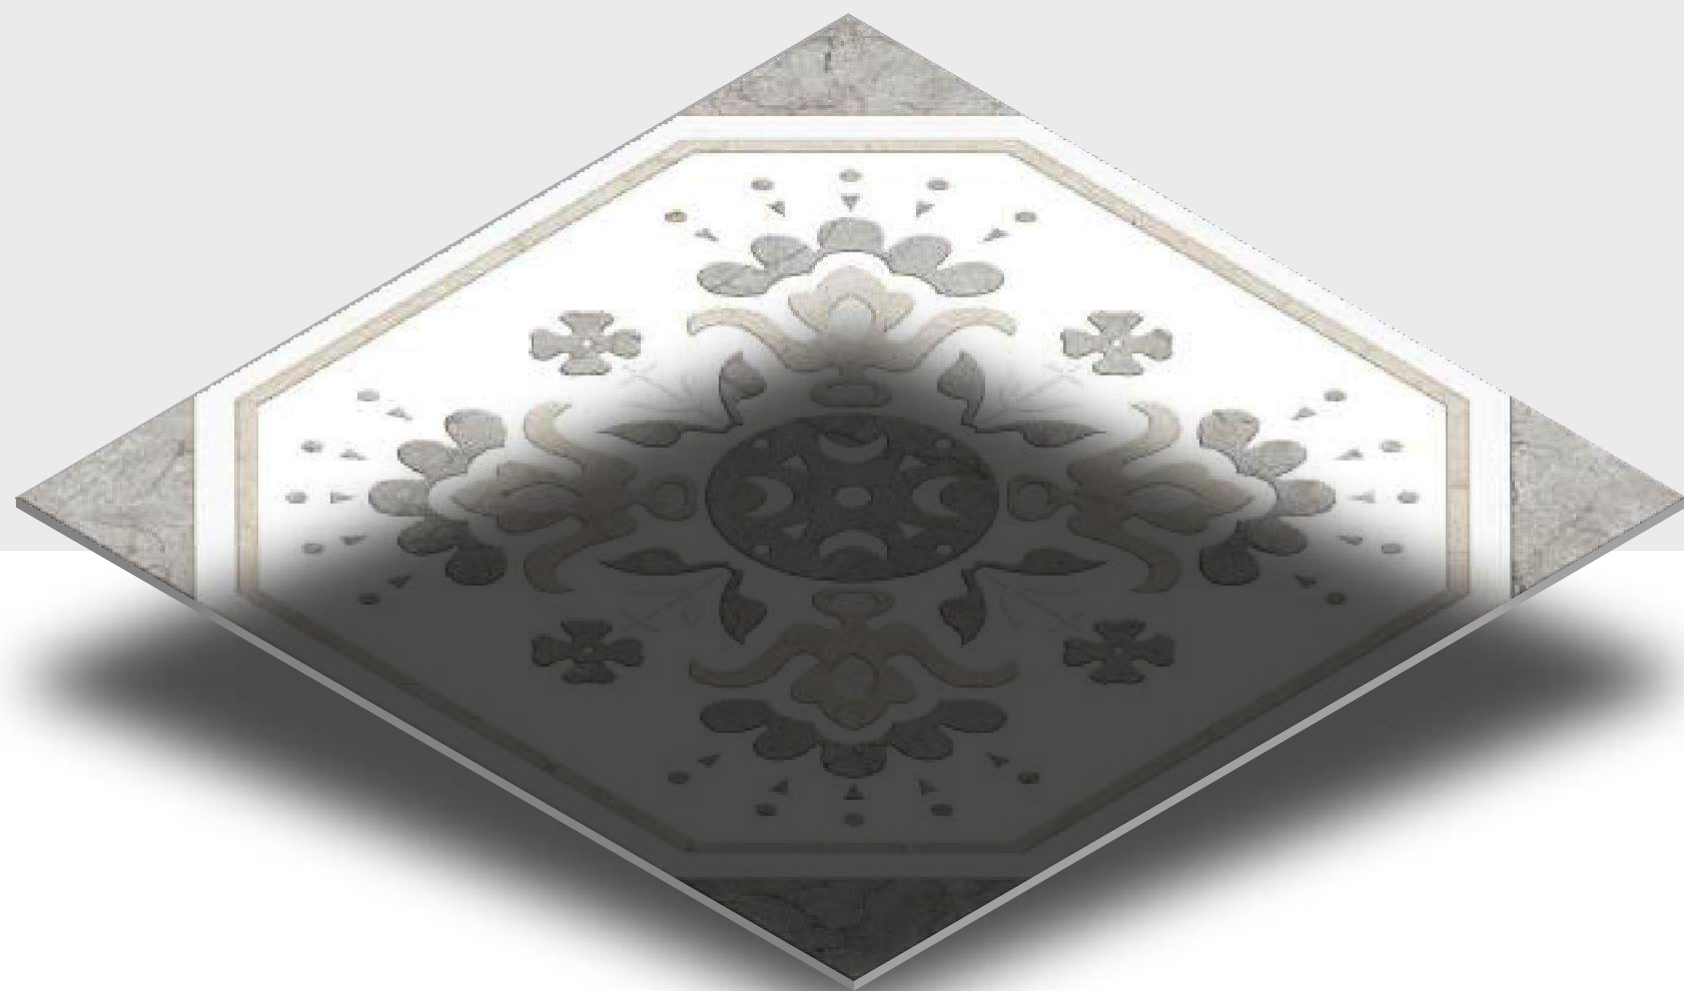

## GALICHO - 1

Finish / glossy Polished

Design / fialicha

600X  
600MM

BLUE HORSE  
DESIGN & DECOR

Design Preview /  
▶ fialicho-1

Technical  
Characteristics

Model  
**GALICHO - 2**  
Finish / glossy Polished  
Design / fialicha