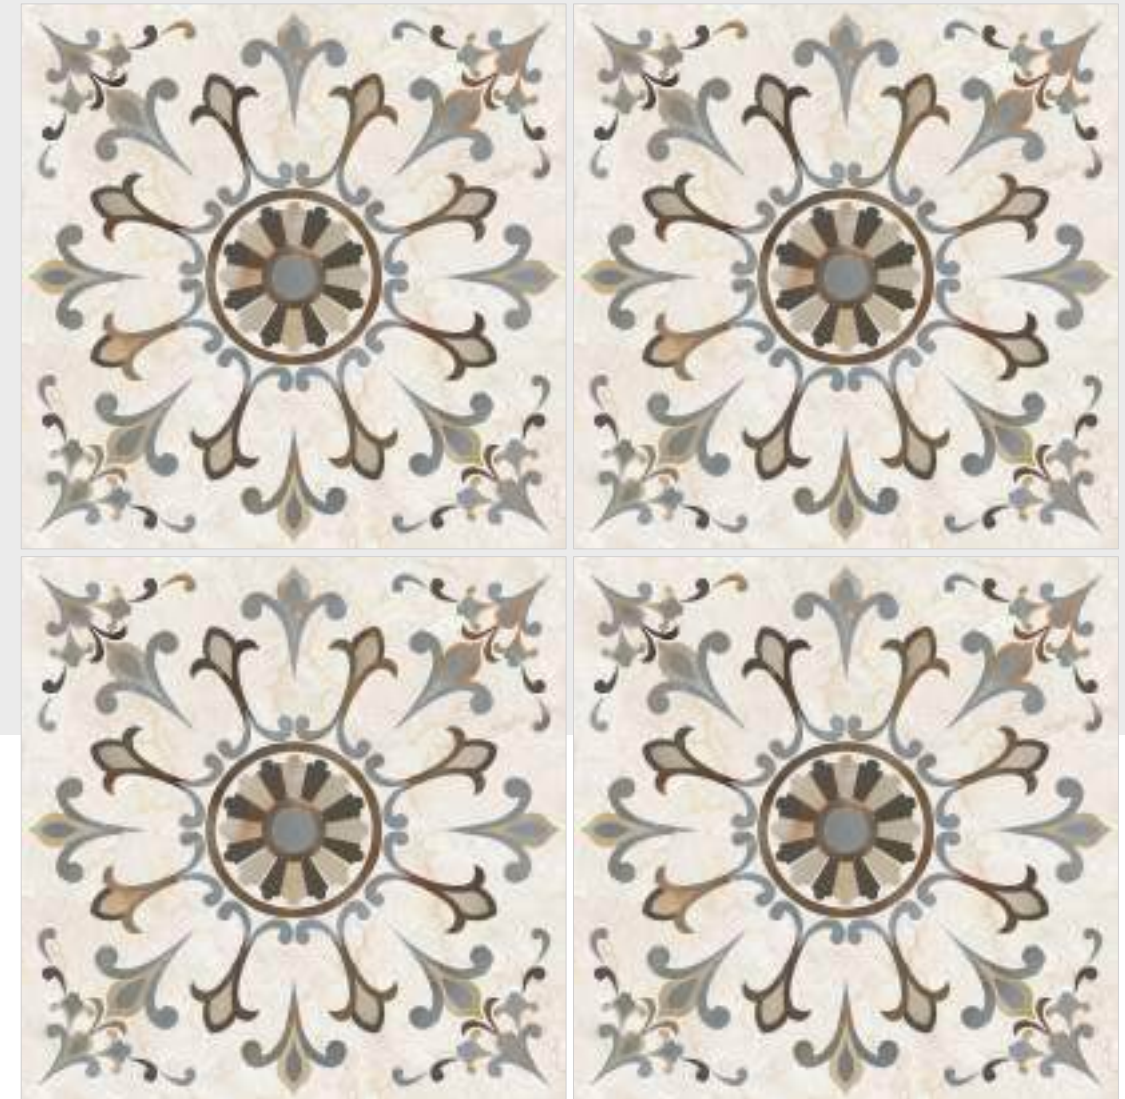

RANGOLIA

INTRICATE WEAVE DELIGHT

BLUE HORSE
DESIGN & DECOR

Model

GALICHO - 4

Finish / glossy Polished

Design / fialicha

600X
600MM