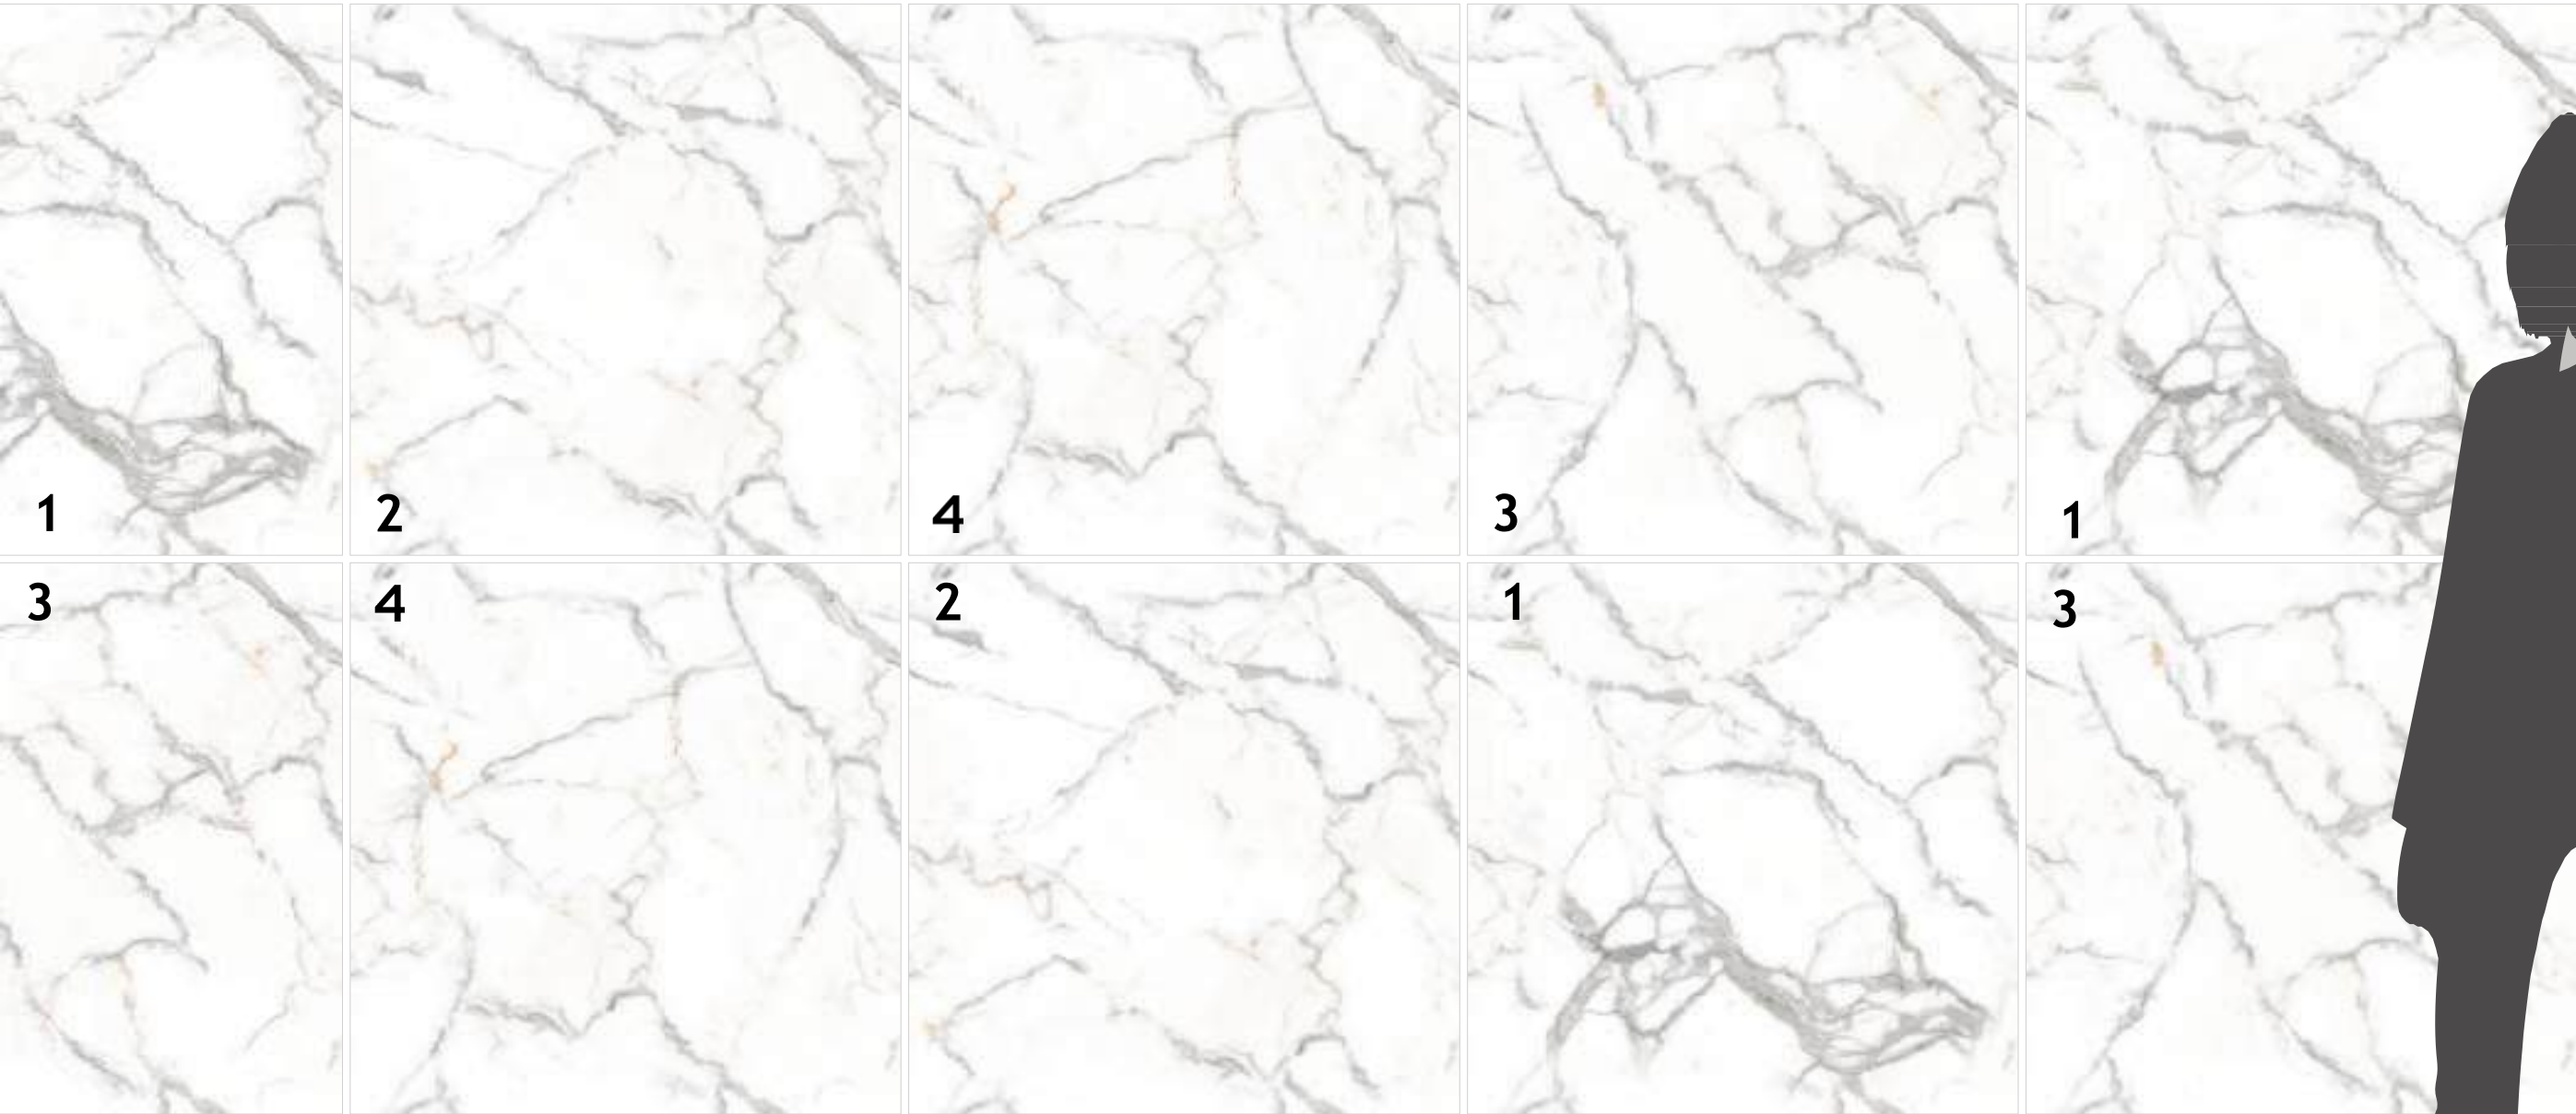

Continuum

INFINITE LOOP HARMONY

R-4