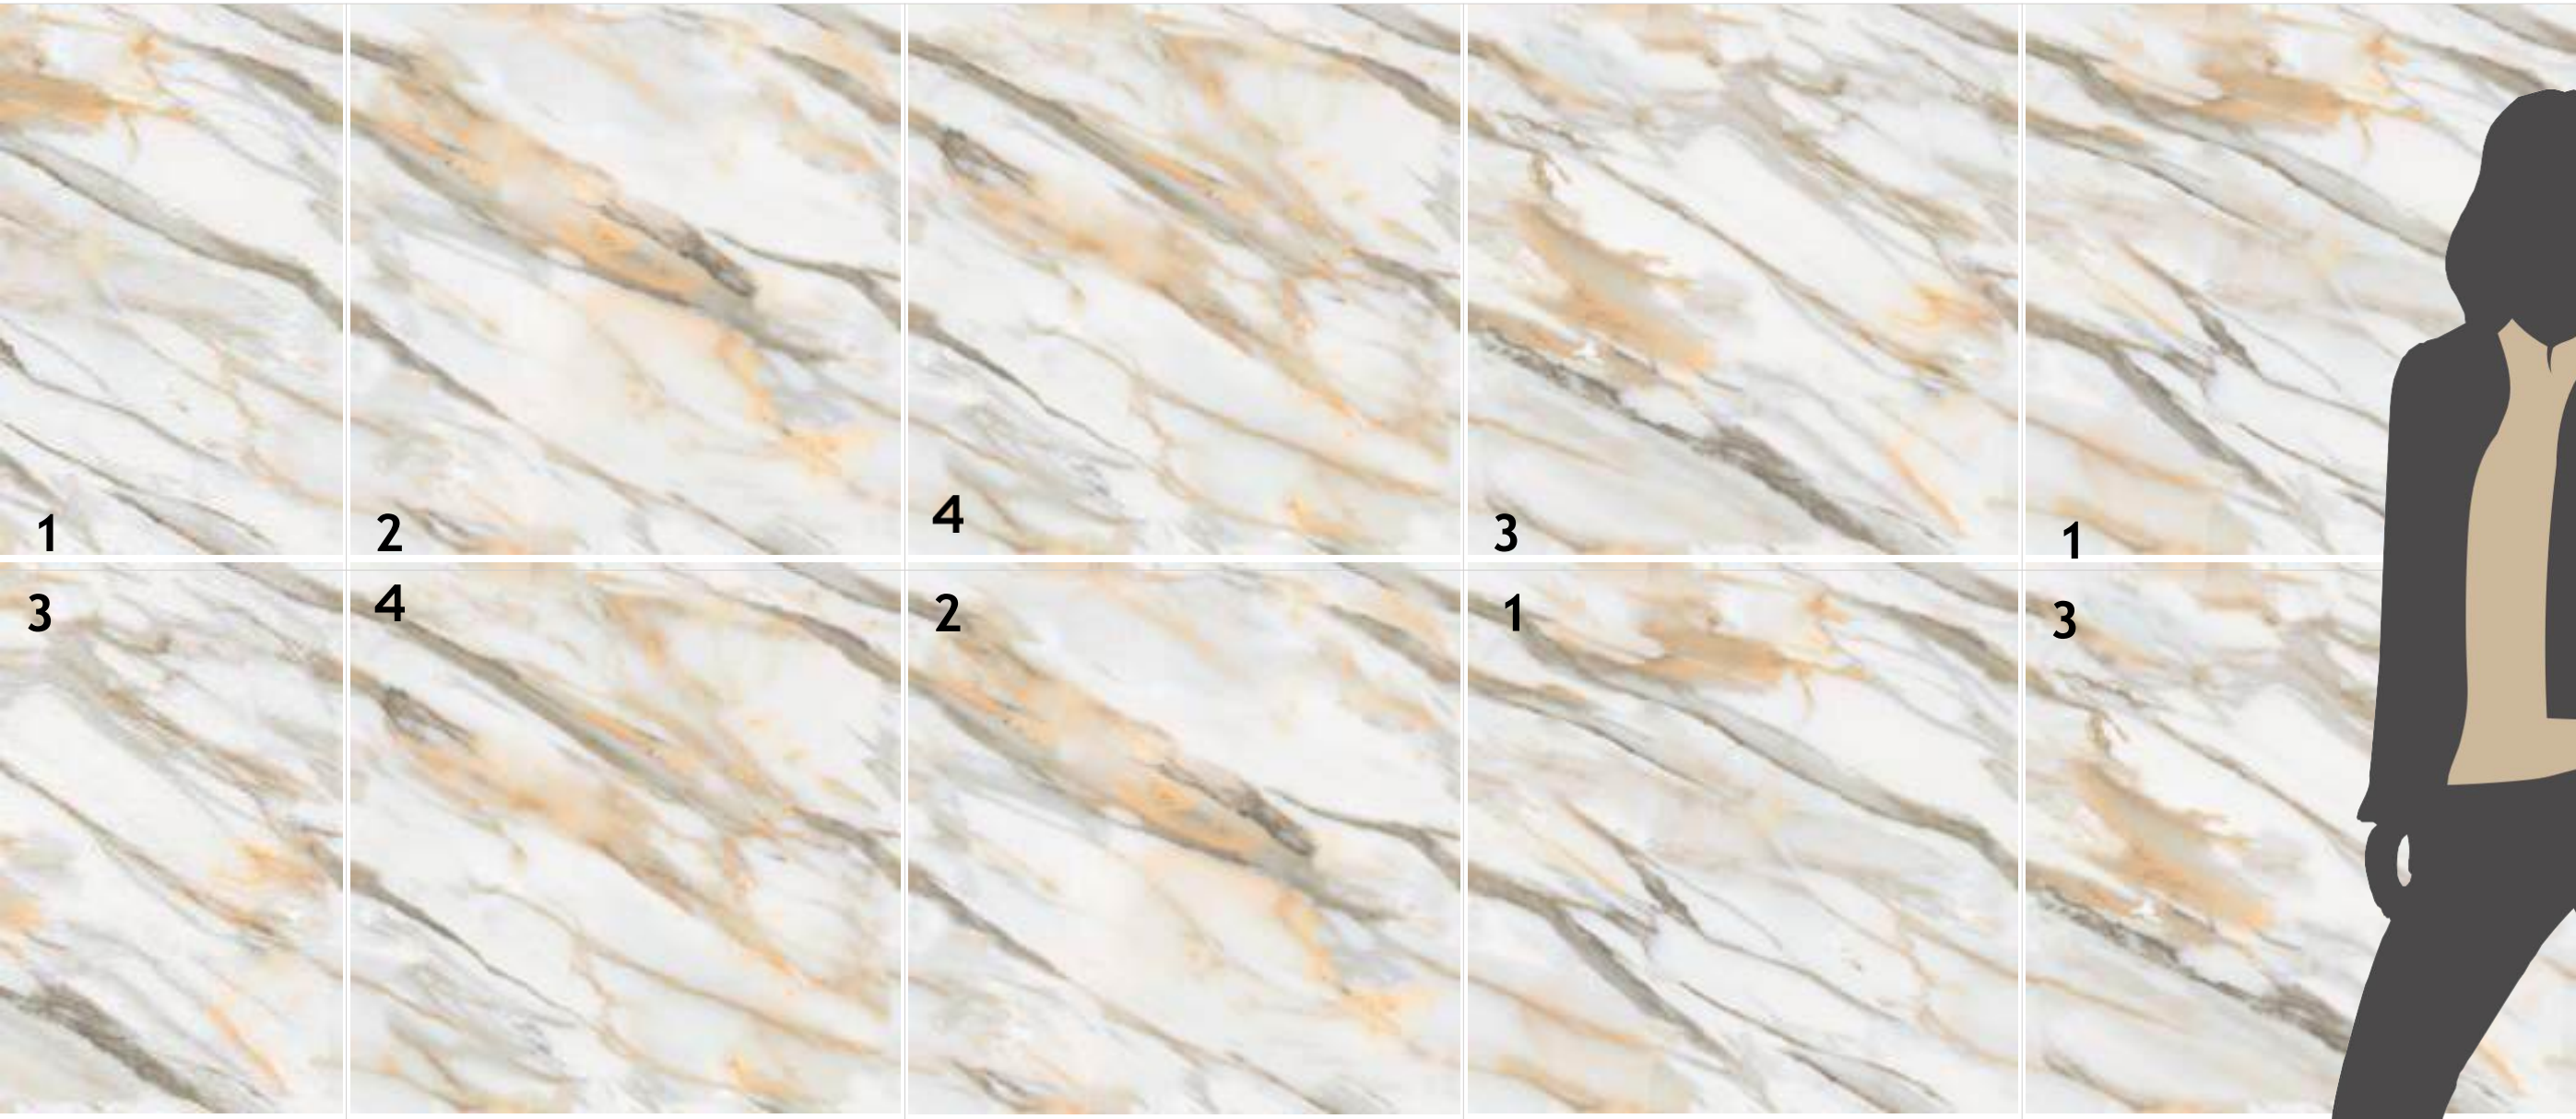

Continuum

INFINITE LOOP HARMONY

R-4