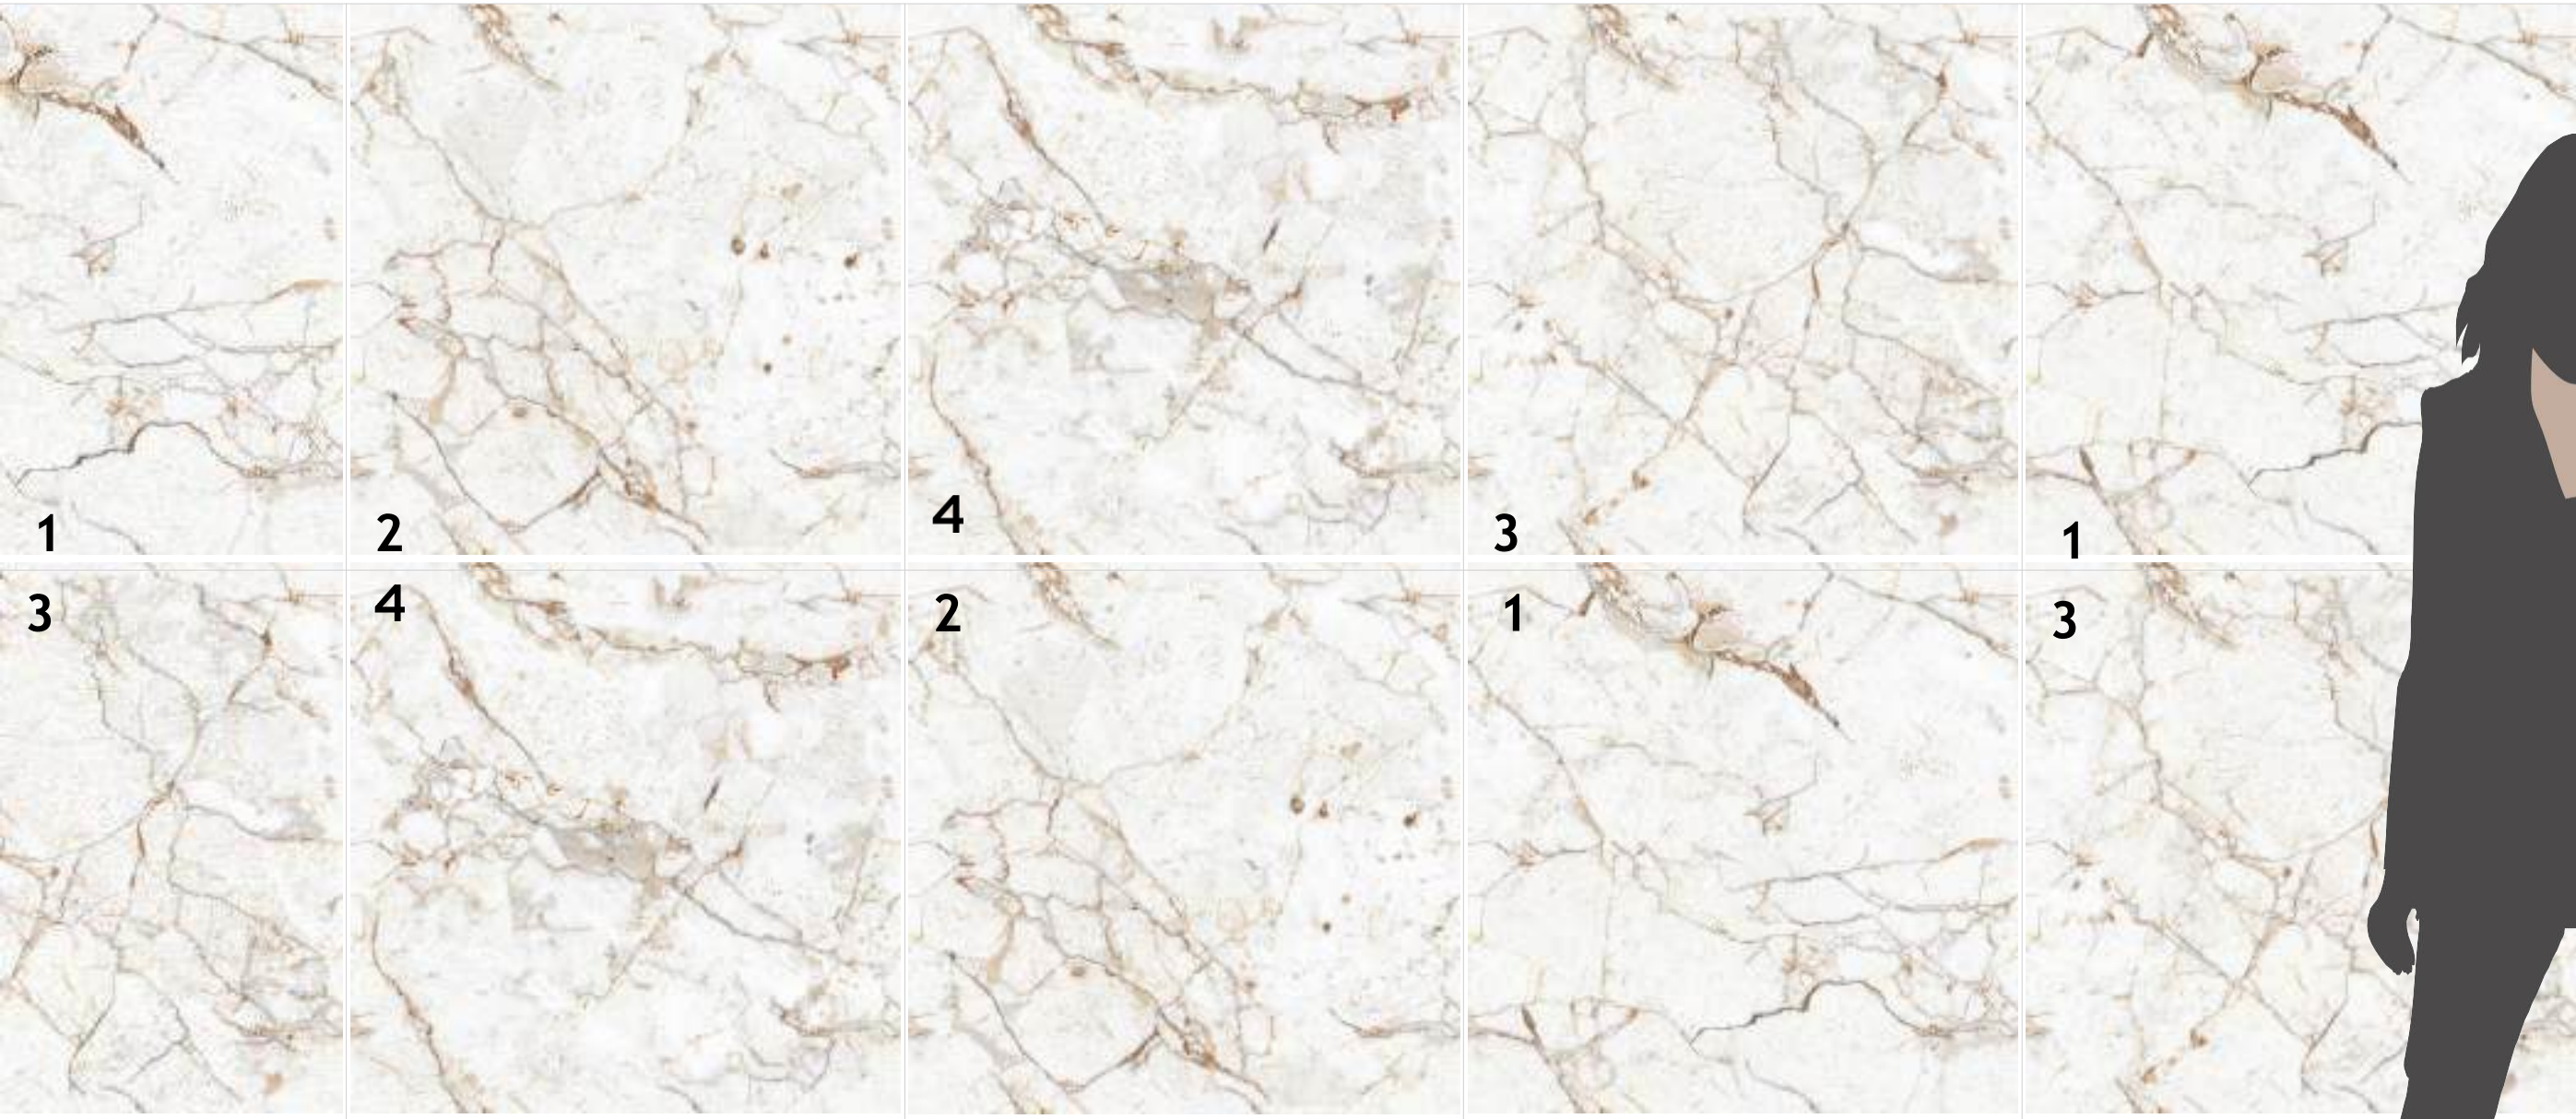

Continuum

INFINITE LOOP HARMONY

R-4