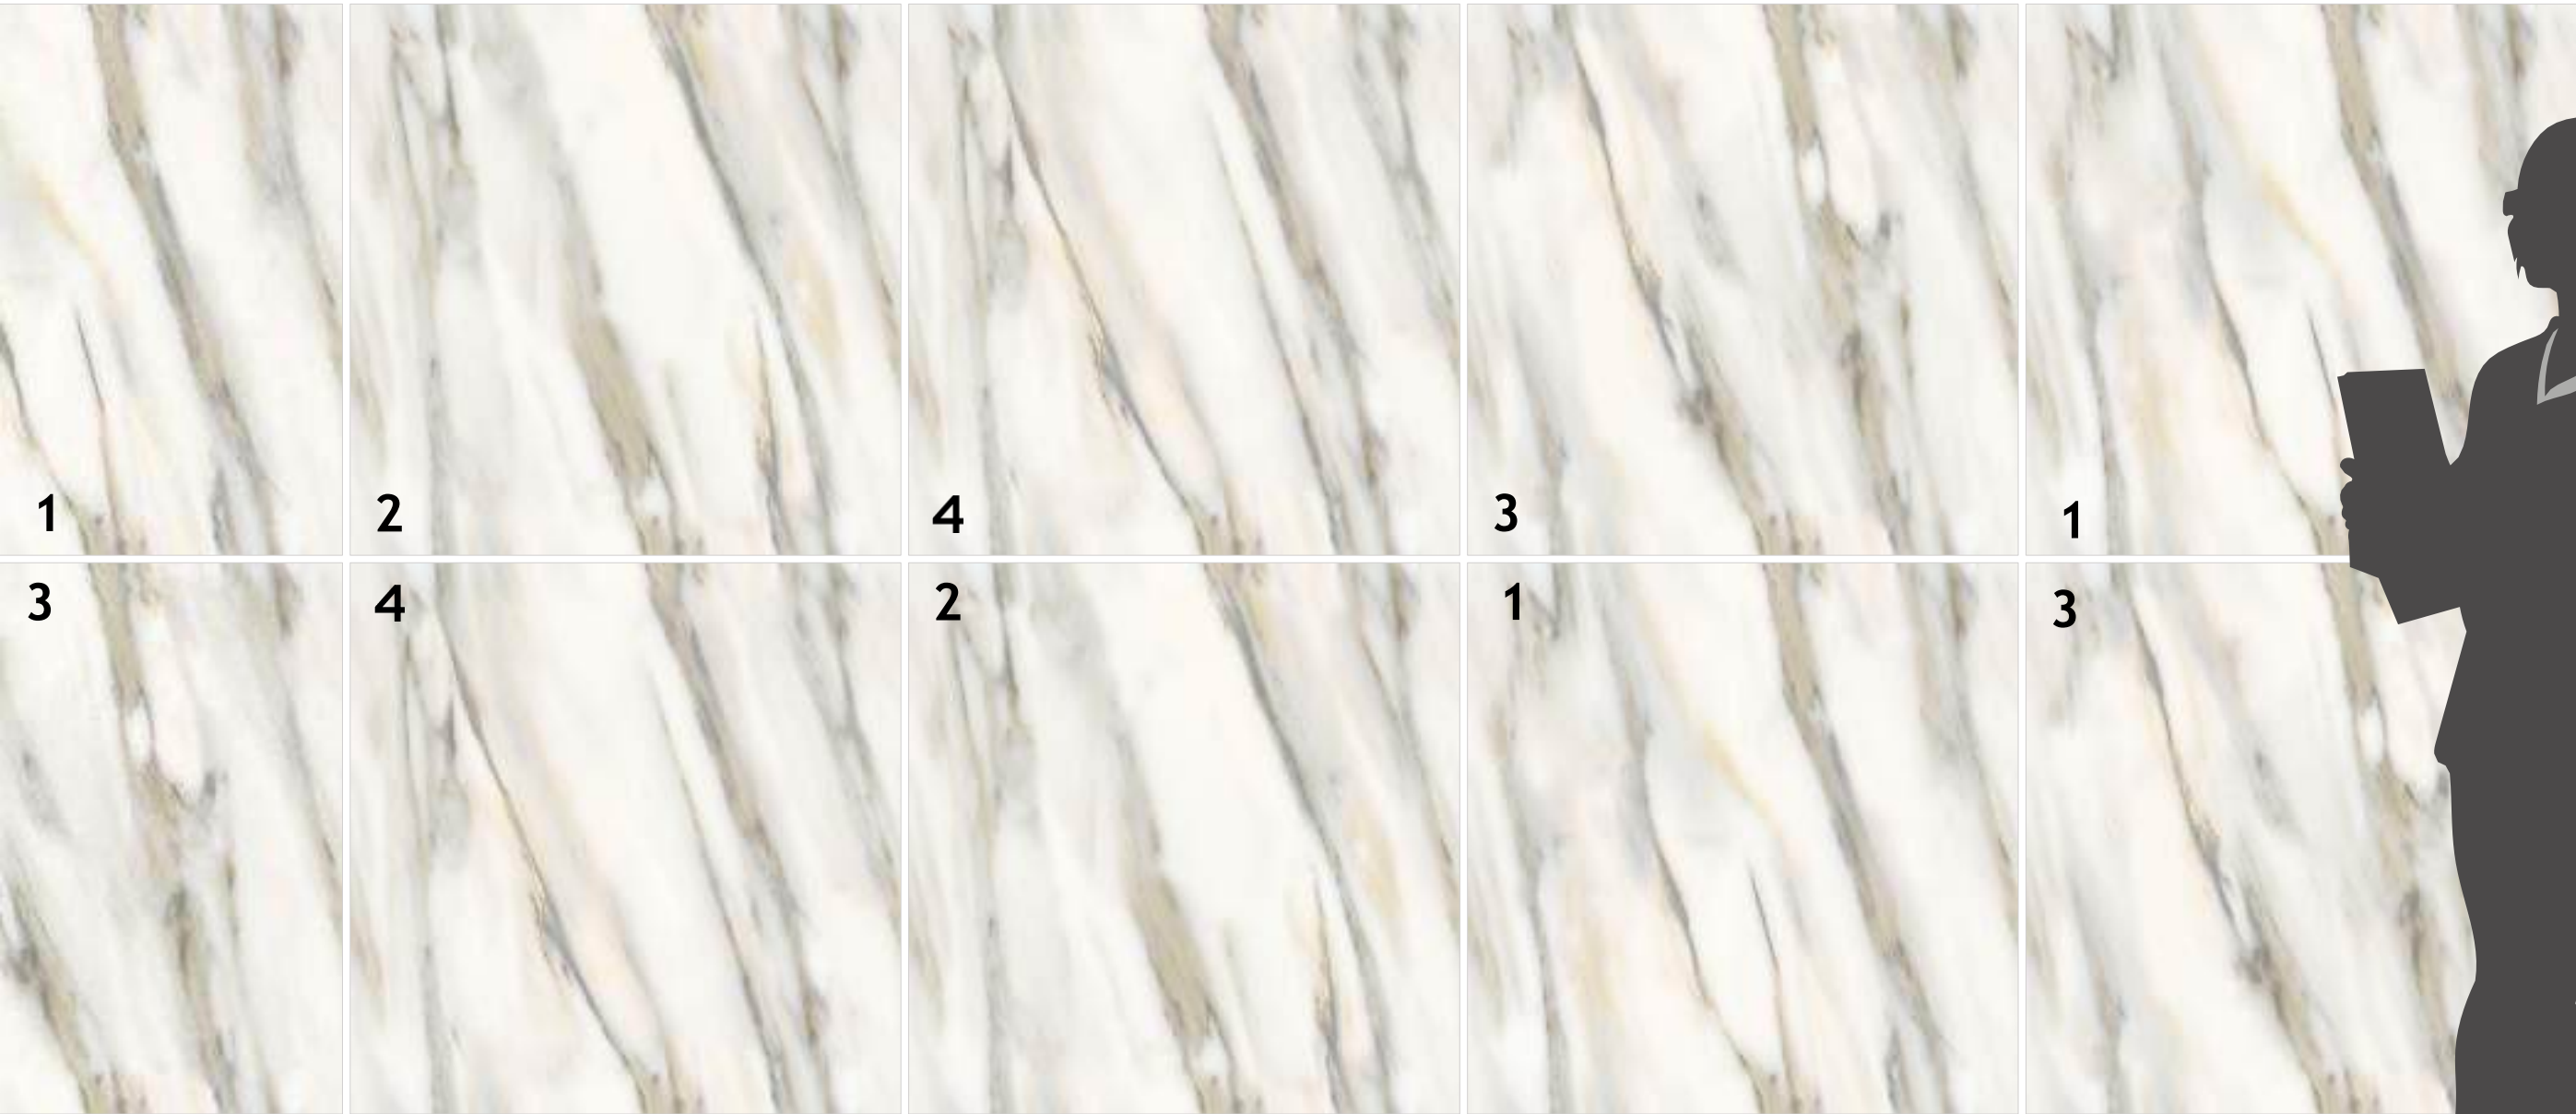

Continuum

INFINITE LOOP HARMONY

R-4