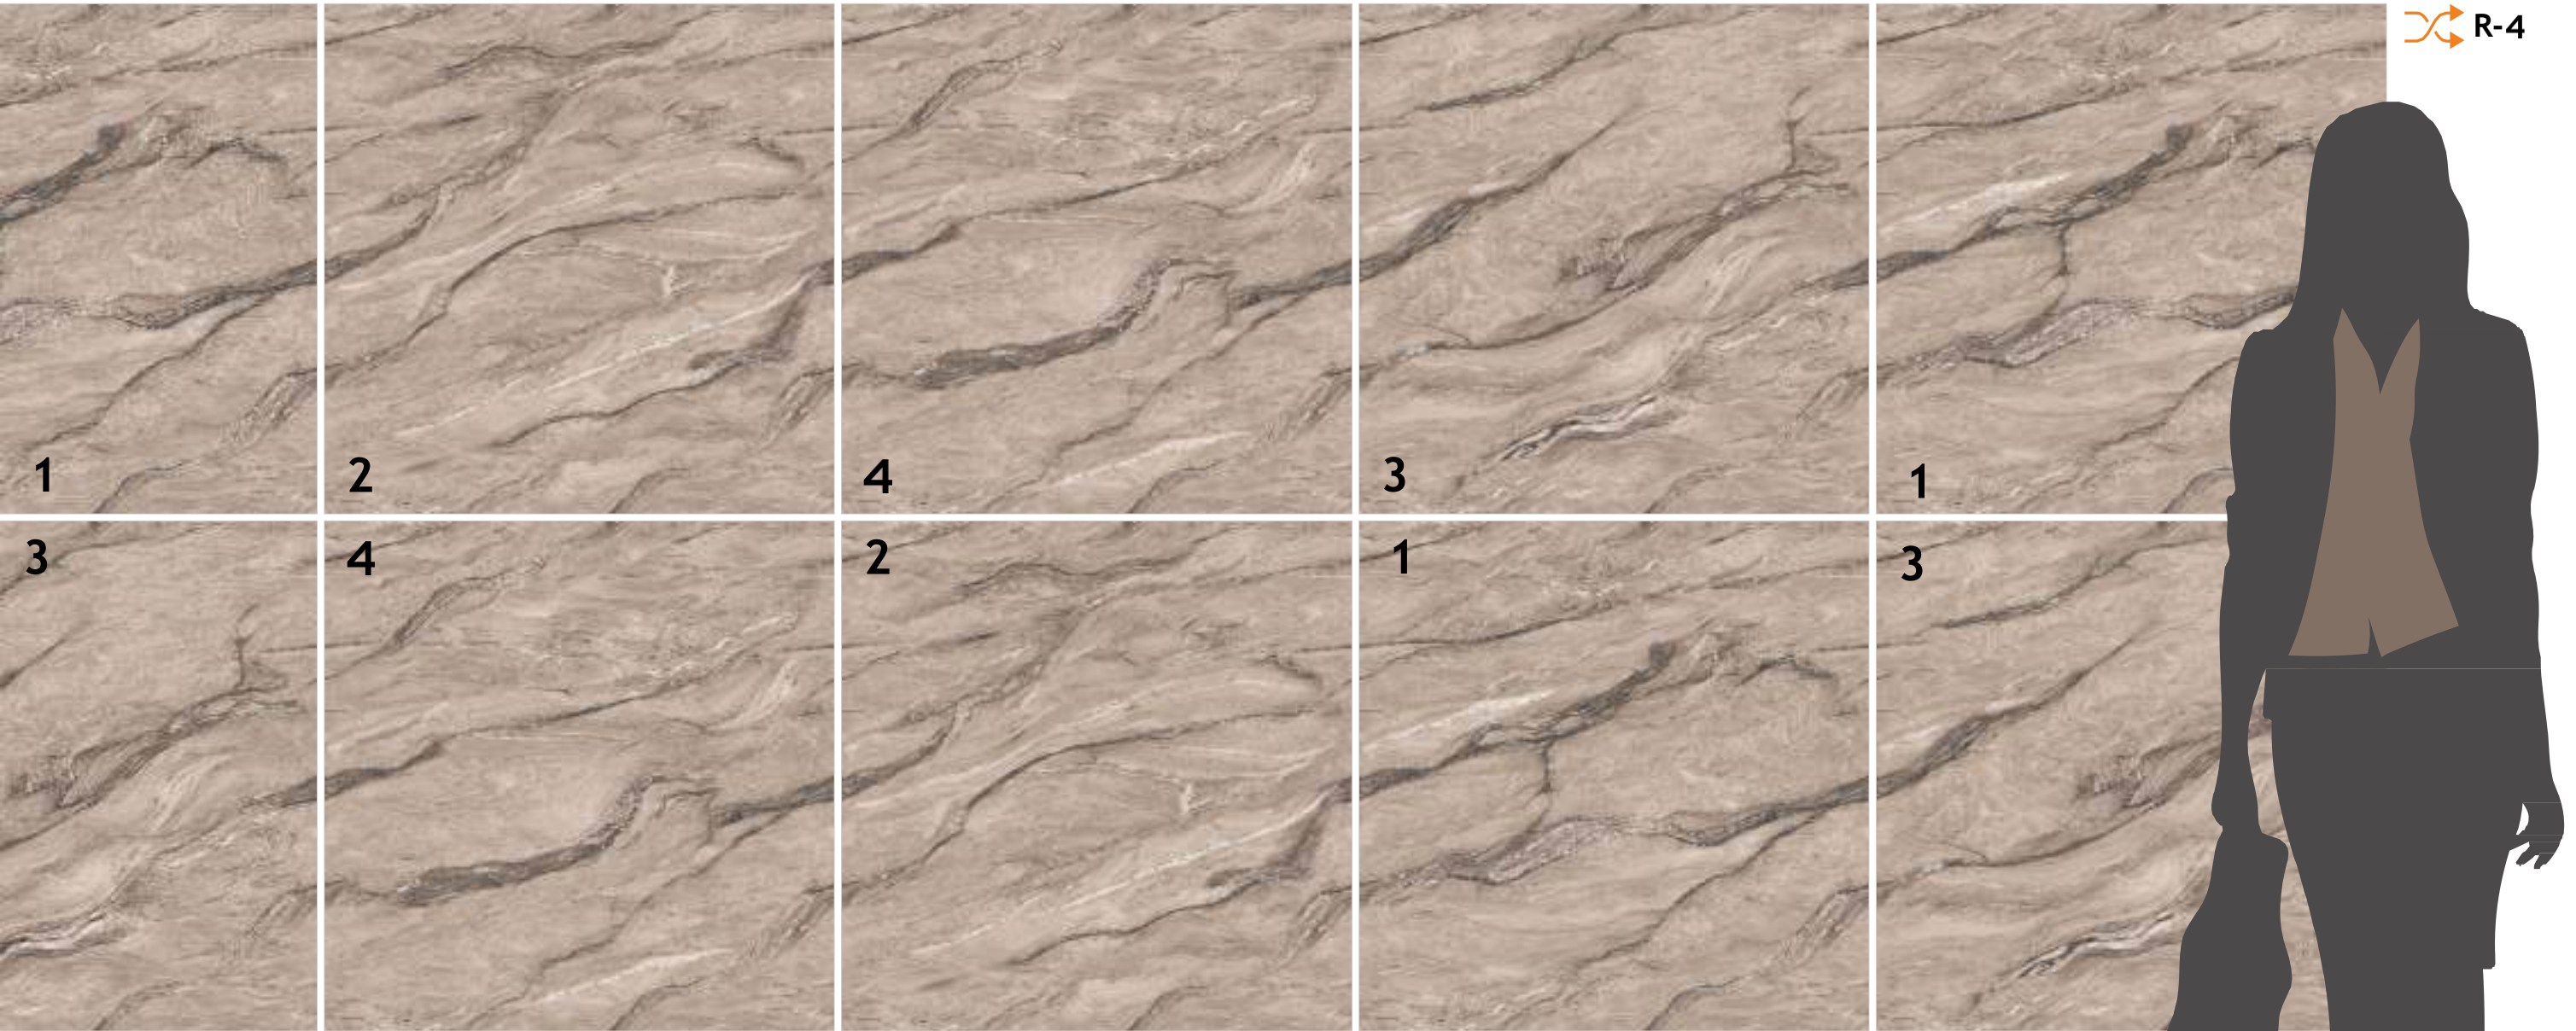

Continuum

INFINITE LOOP HARMONY

Model

END-15

Finish / filossy Polished
Design / End-Match

600X
600MM

BLUE HORSE DESIGN & DECOR

+1 7326420506 | +91 9810057302 | sales@bluehosedecor.com | skohli@bluehosedecor.com

[70 Market Street, Saddle Brook, NJ 07663, USA](https://www.bluehosedecor.com) | www.bluehosedecor.com