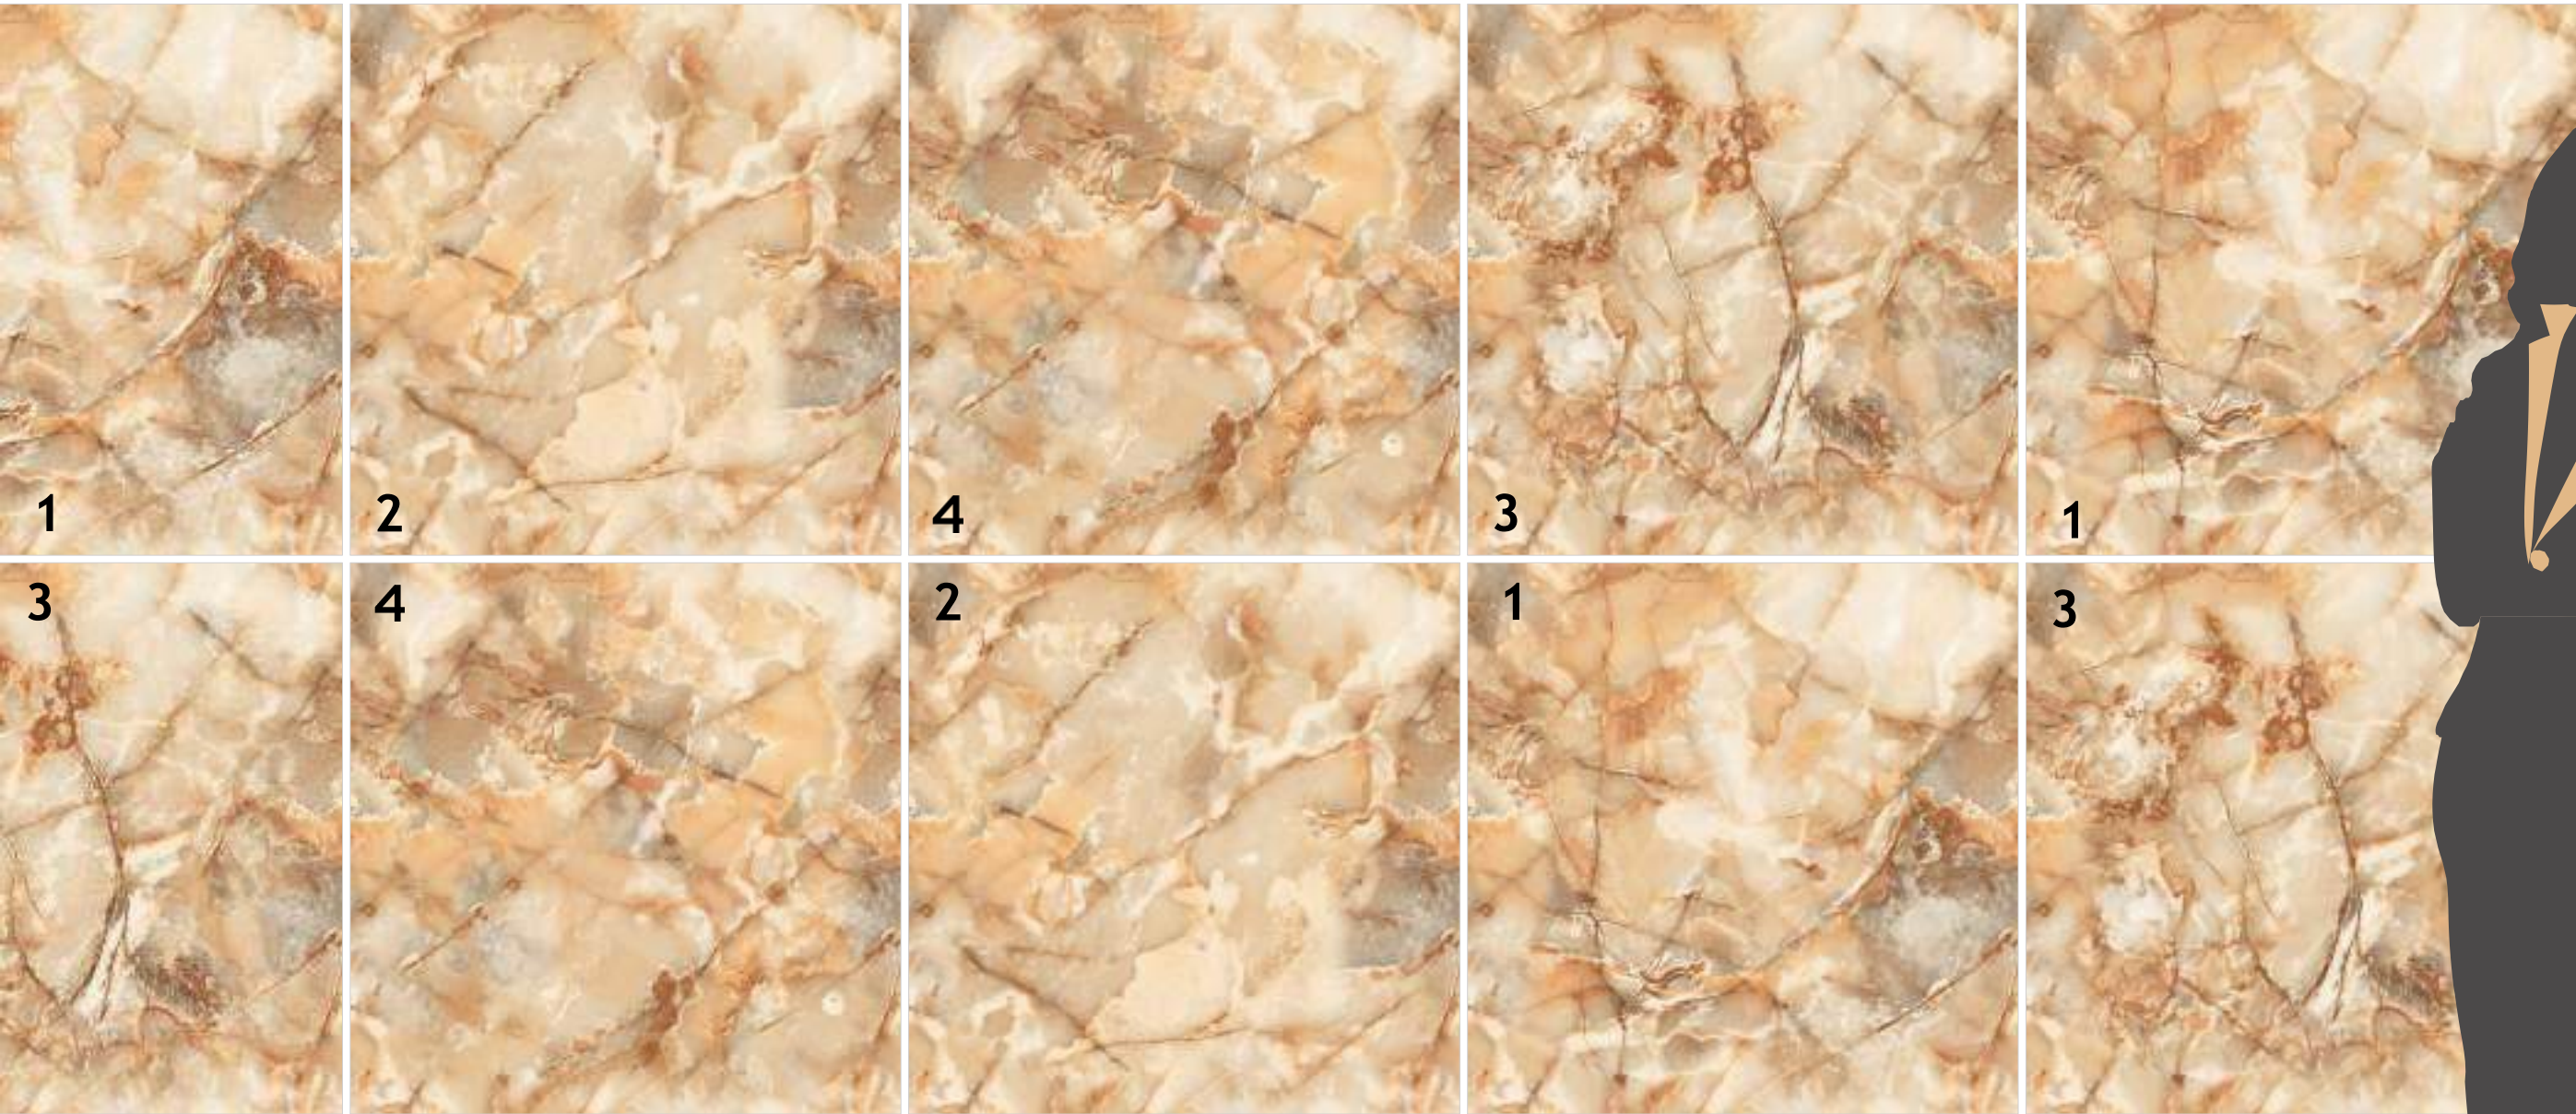

Continuum

INFINITE LOOP HARMONY

R-4